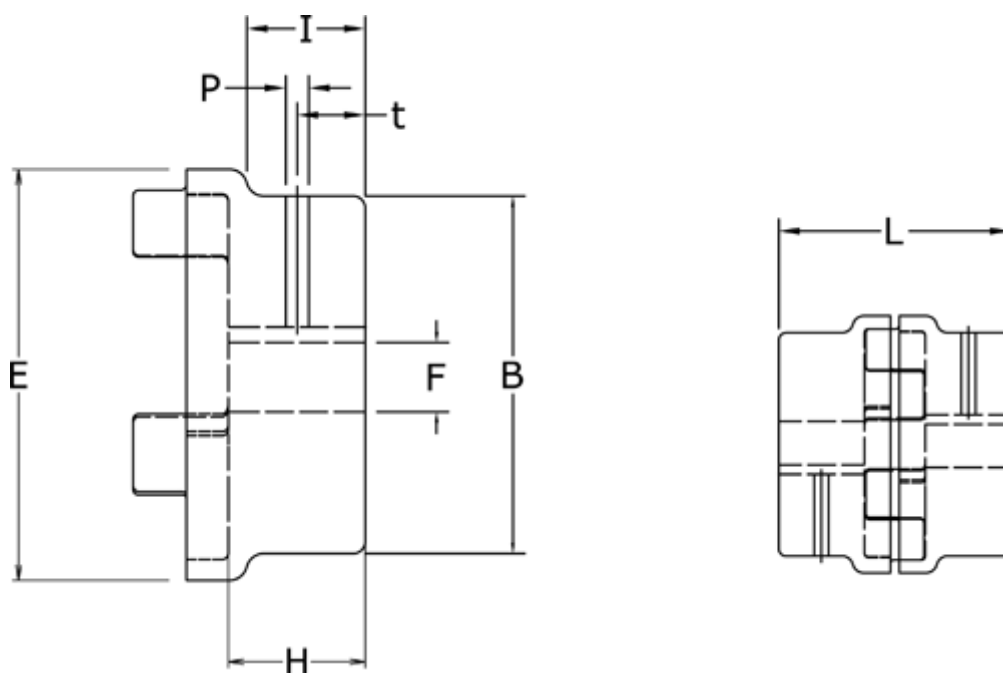

Article number: 3304024AAL14

Description: Coupling hub 24/32A

ALU Aluminium, Bore 14H7 mm w/keyway & setscrew

Measures

B = 40

E = 55

F = 14

H = 30

I = 24

L = 78

P = M5

t = 10